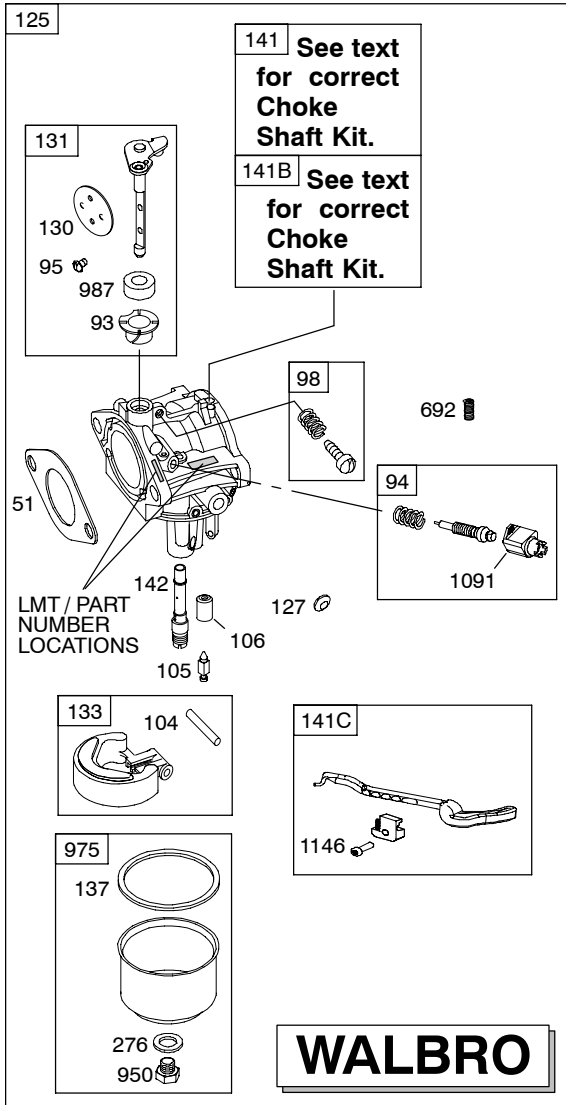

Illustrations cover a range of engines. Parts shown without corresponding text may not be used on your specific engine.